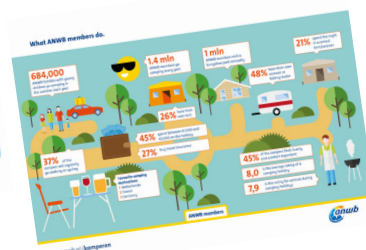

ANWB Erkende Campings 2022

Target group: Camping and caravanning travelers

Plus / L Package

Description	Guide	Online	Bookable via anwb	Not bookable via anwb
1/2 insert (132 x 92 mm)	X		3.000,-	3.295,-
Editorial listing 1/4 page 4c	X			
Standard information (Part of the information must be supplemented by the campsite in Check & Change)		X		
Link to own website		X		
Campsite photos (max. 30)		X		
Campsite text, SEO optimized		X		
Photos of surrounding area (max. 10)		X		
Description of surrounding area, SEO optimized		X		
Campsite inspection stars		X		
Publication on ANWB Routeplanner		X		
Video		X		
Highlighted position		X		
Banner in search filters		X		
Facebook advert		X		
Inspection report		X		
Higher in search results**		X		

Basic / M Package

Description	Guide	Online	Bookable via anwb	Not bookable via anwb
1/4 insert (132 x 44 mm)	X		1.700,-	1.945,-
Editorial listing 1/4 page 4c	X			
Standard information (Part of the information must be supplemented by the campsite in Check & Change)		X		
Link to own website		X		
Campsite photos (max. 30)		X		
Campsite text, SEO optimized		X		
Photos of surrounding area (max. 10)		X		
Description of surrounding area, SEO optimized		X		
Campsite inspection stars		X		
Publication on ANWB Routeplanner		X		
Video		X		
Highlighted position		X		
Inspection report		X		
Higher in search results**		X		

** Please note: The ranking on anwbcamping.nl only applies to bookable campsites and is based on various aspects. See factsheet anwbcamping.nl for all details

Unser Herz schlägt für den Tourismus.