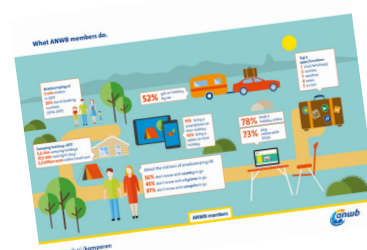

ANWB Erkende Campings 2022

Target group: Camping and caravanning travelers

Plus / L Package

Description	Guide	Online	Bookable via anwb	Not bookable via anwb
1/2 insert (132 x 92 mm)	X		3.000,-	3.295,-
Editorial listing 1/4 page 4c	X			
Standard information (Part of the information must be supplemented by the campsite in Check & Change)		X		
Link to own website		X		
Campsite photos (max. 30)		X		
Campsite text, SEO optimized		X		
Photos of surrounding area (max. 10)		X		
Description of surrounding area, SEO optimized		X		
Campsite inspection stars		X		
Publication on ANWB Routeplanner		X		
Video		X		
Highlighted position		X		
Banner in search filters		X		
Facebook advert		X		
Inspection report		X		
Higher in search results**		X		

Basic / M Package

Description	Guide	Online	Bookable via anwb	Not bookable via anwb
1/4 insert (132 x 44 mm)	X		1.700,-	1.945,-
Editorial listing 1/4 page 4c	X			
Standard information (Part of the information must be supplemented by the campsite in Check & Change)		X		
Link to own website		X		
Campsite photos (max. 30)		X		
Campsite text, SEO optimized		X		
Photos of surrounding area (max. 10)		X		
Description of surrounding area, SEO optimized		X		
Campsite inspection stars		X		
Publication on ANWB Routeplanner		X		
Video		X		
Highlighted position		X		
Inspection report		X		
Higher in search results**		X		

** Please note: The ranking on anwbcamping.nl only applies to bookable campsites and is based on various aspects. See factsheet anwbcamping.nl for all details

Unser Herz schlägt für den Tourismus.